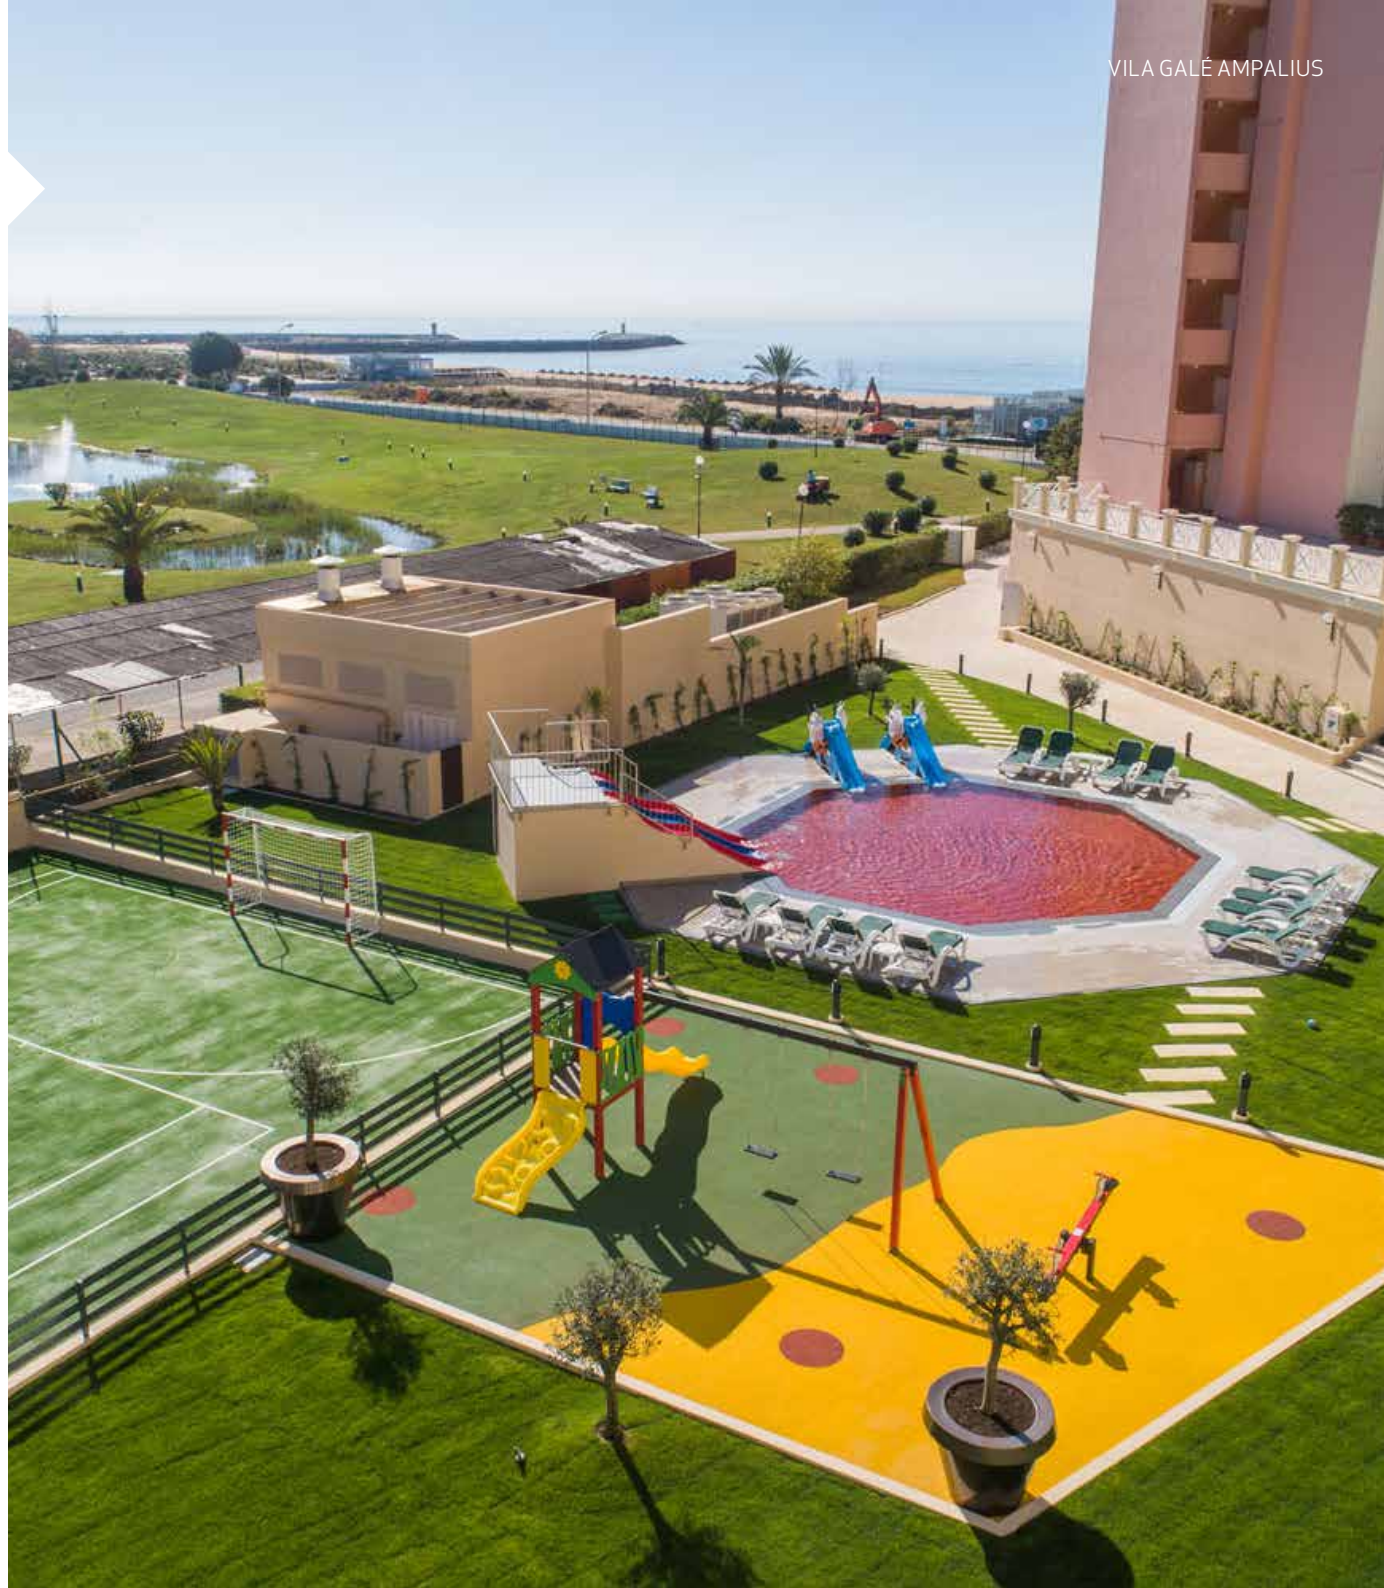

ENTERTAINMENT

From April till October, the hotel offers entertainment programs for adults and children with specialized monitors performing activities in the pools, outdoors and in the NEP club.