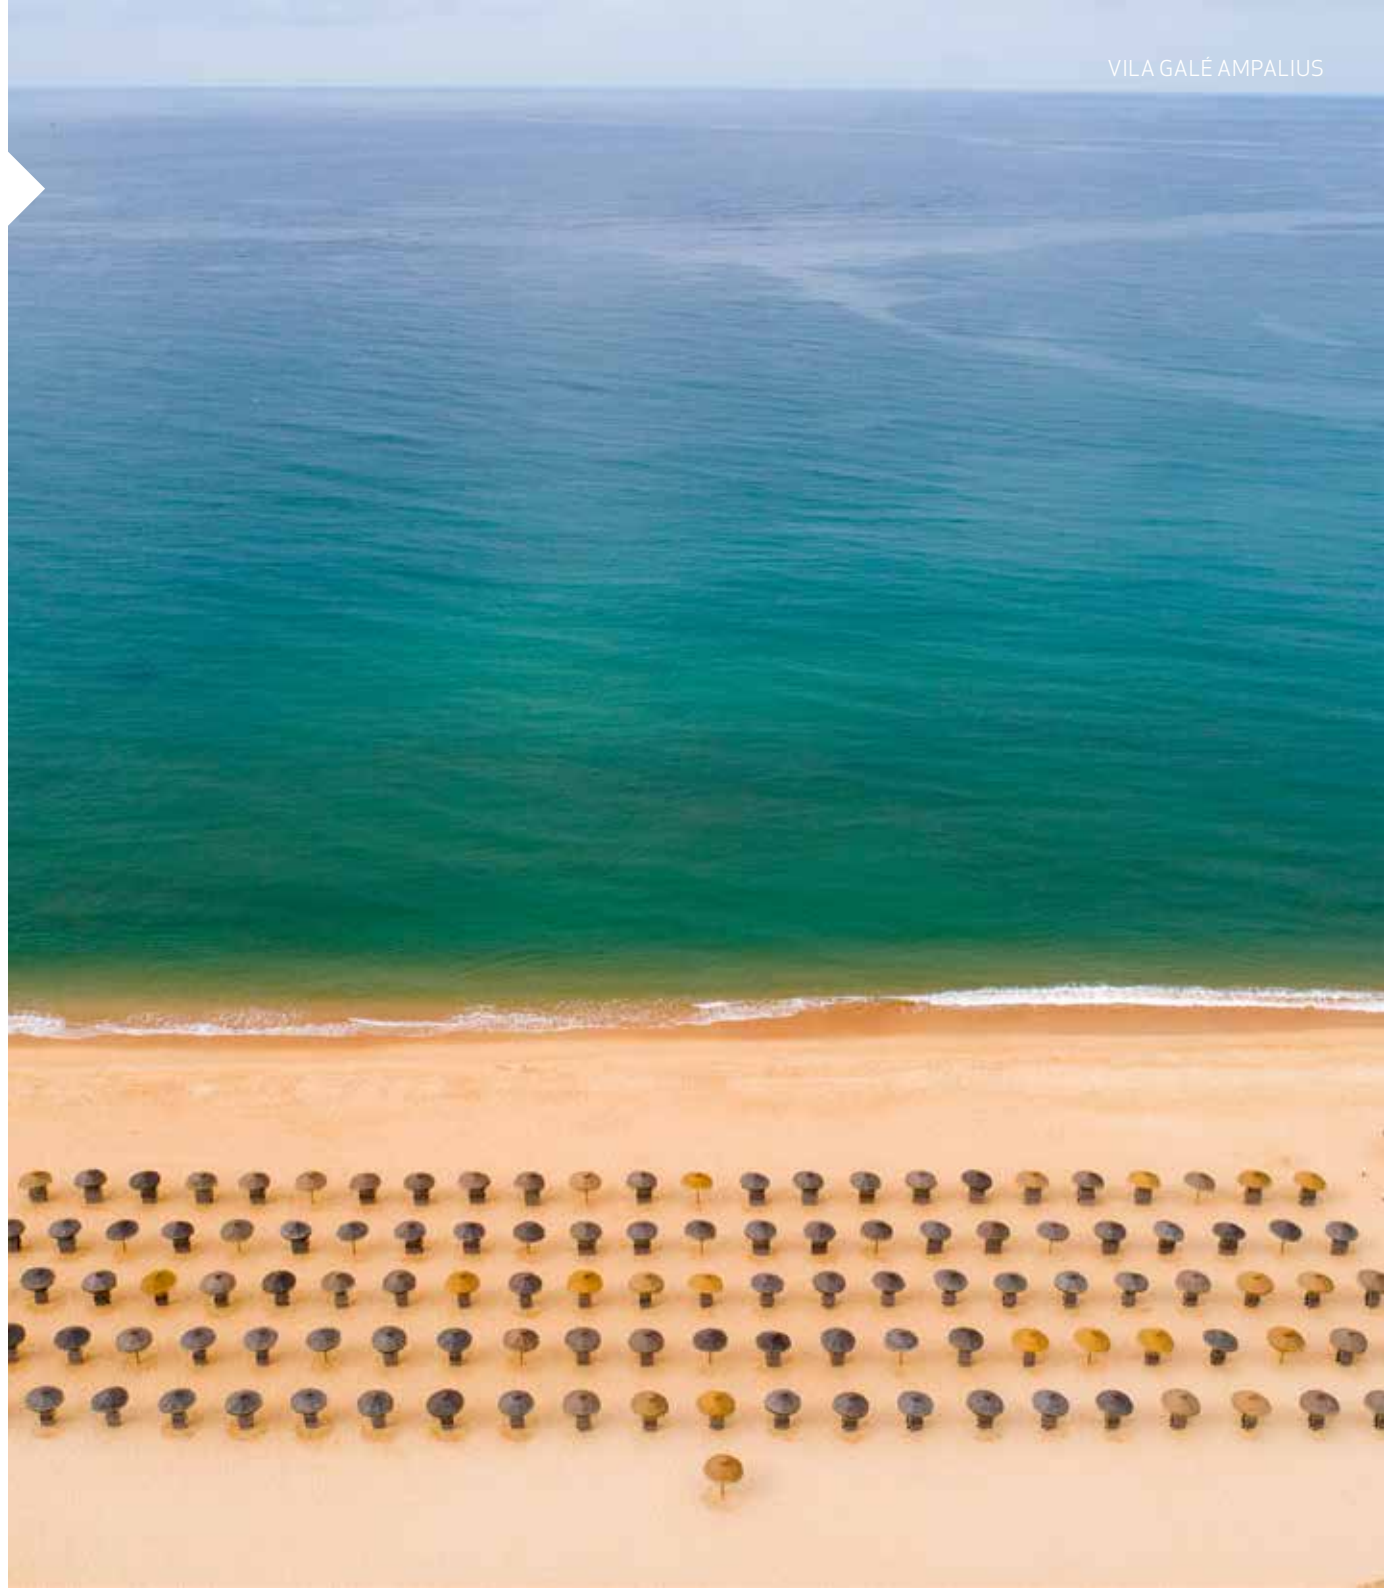

Making the best of the privileged location of the Vila Galé Ampalius hotel, we suggest the following activities, so that you have a perfect stay:

Vilamoura Marina

Cerro da Vila

Vilamoura Casino

Vilamoura beach

Vilamoura Tennis Academy

Zoomarine

Aquashow

Vilamoura Old Course Golf

Laguna Golf Course

Millennium Golf Course

Victoria Golf Club

Pinhal Golf Course