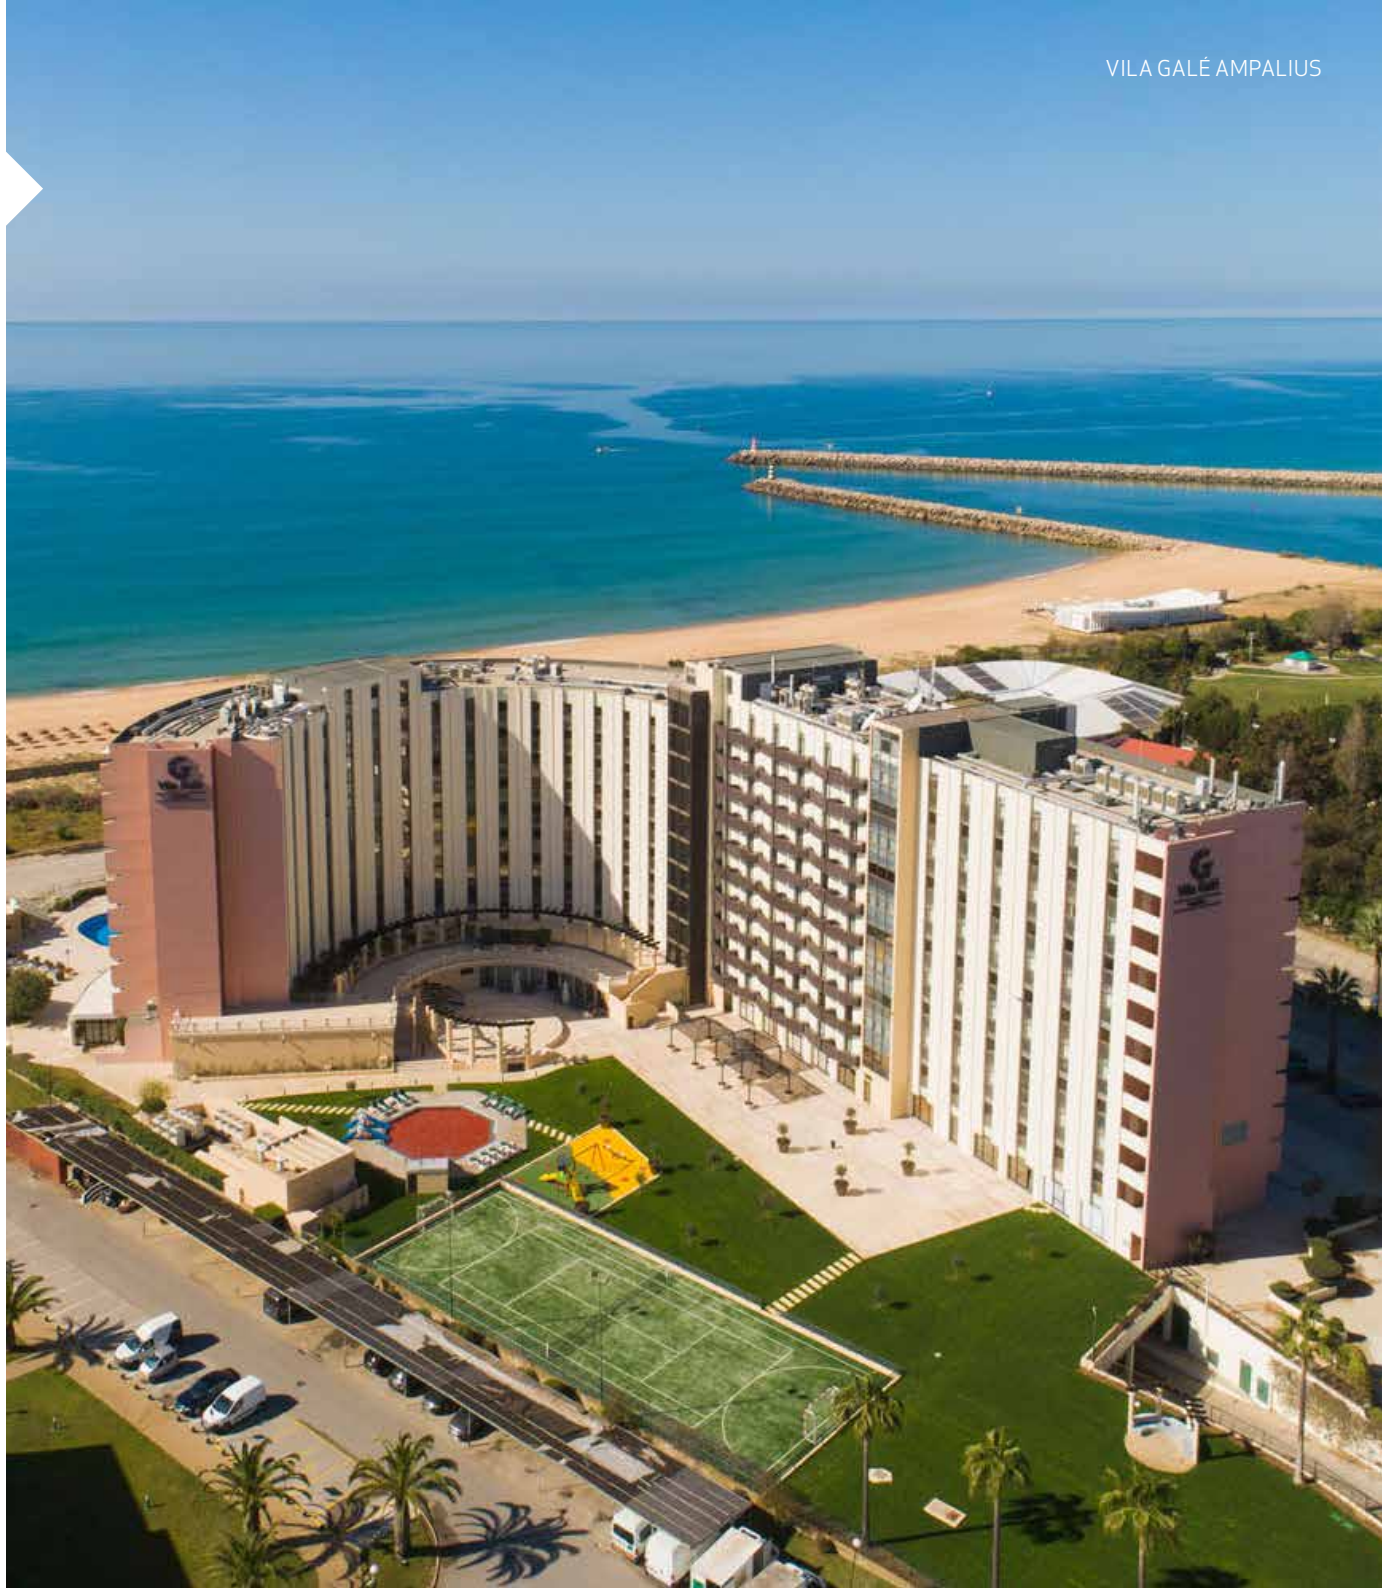

[EVENT ROOMS](#)

[WELLNESS](#)

[ACTIVITIES](#)

IN THE MARINA OF VILAMOURA **TWO STEPS AWAY FROM THE BEACH**

Just a few steps away from the Marina Beach, next to the Vilamoura Casino and within walking distance of several golf courses, this hotel caters for all those looking for the entertainment and tranquility of the Algarve. It has 357 rooms available, including 84 suites that are suitable for families, and various services, such as a restaurant, health club, outdoor swimming pools for adults and children and tennis courts to relax.