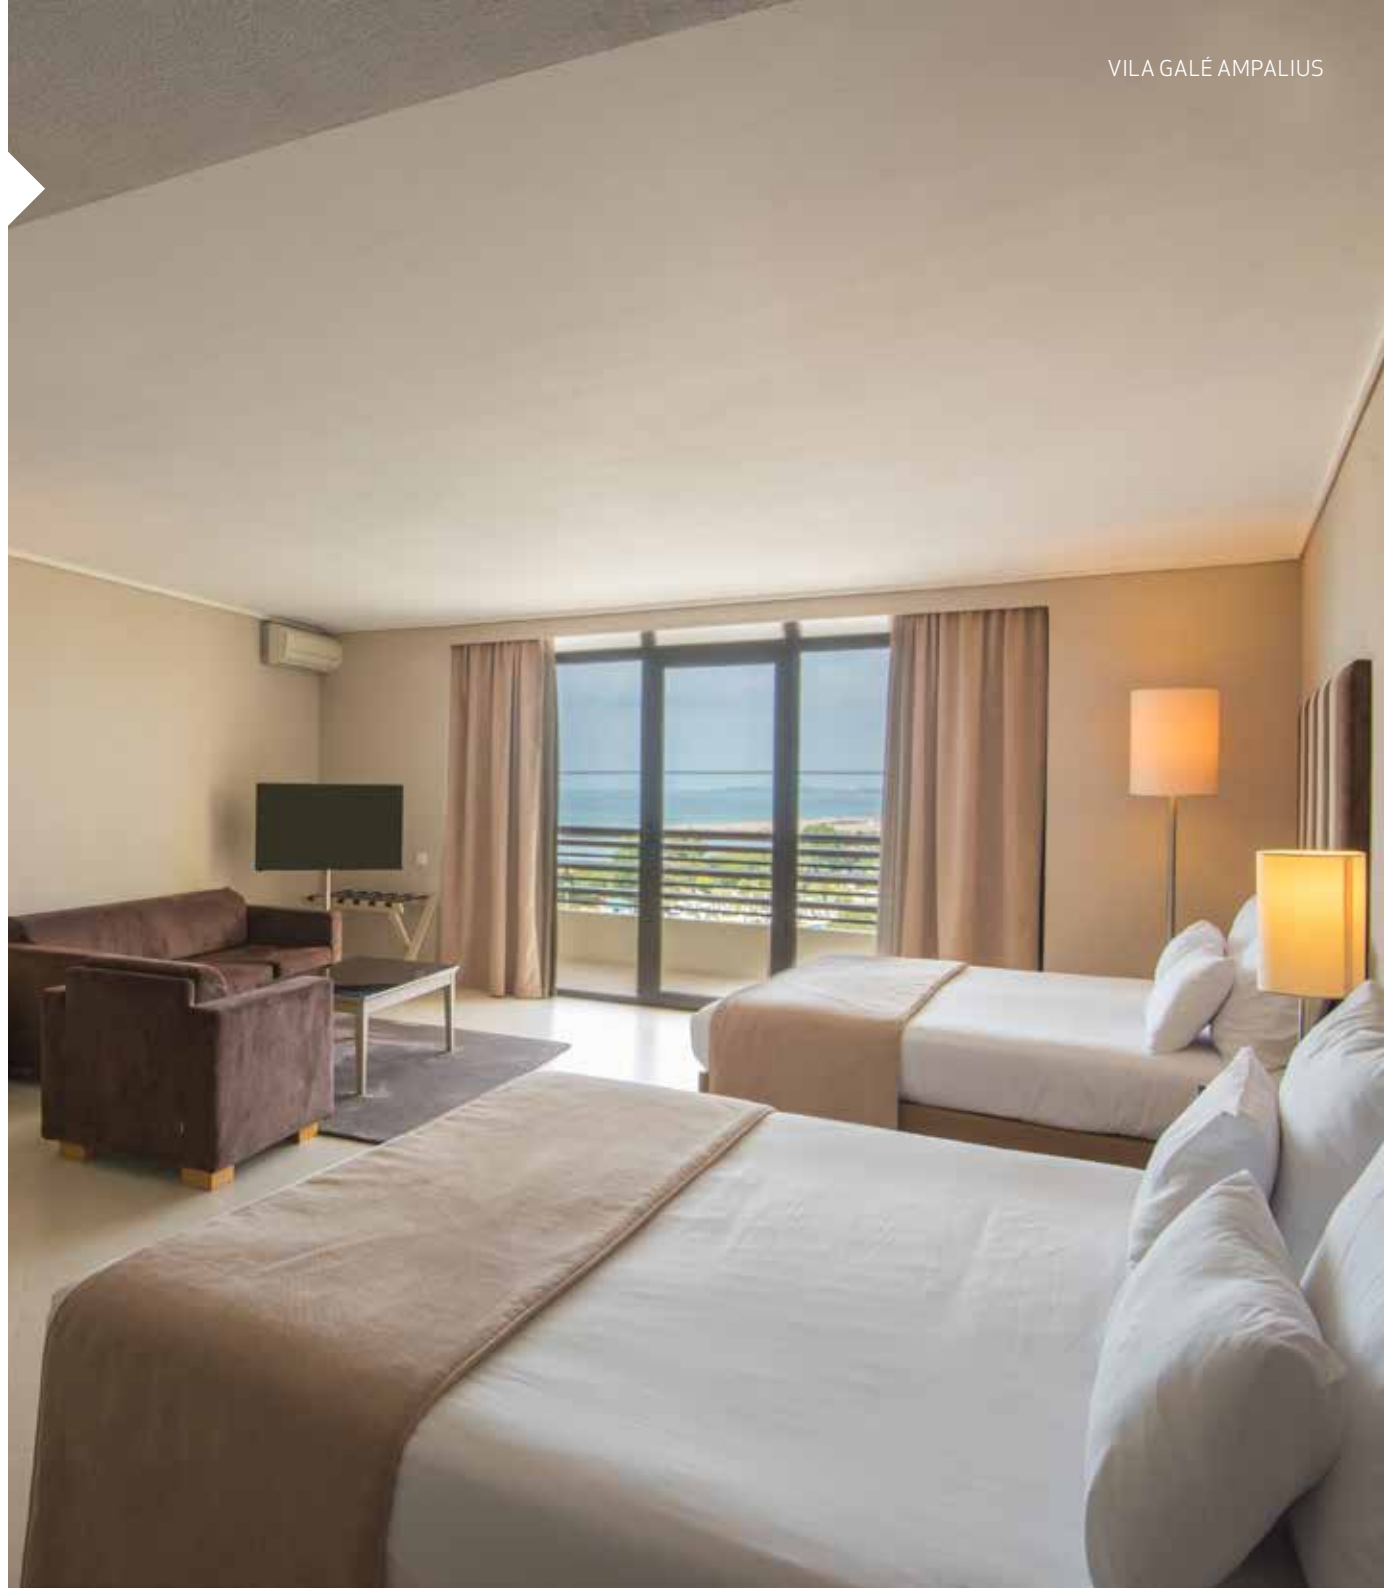

ROOMS

The Vila Galé Ampalius hotel has a total of 357 bedrooms. Among them, we highlight 84 suites that are suitable for families. Five rooms are adapted for people with reduced mobility.

Telephone

Free wi-fi service

Air conditioning

LCD television

Cable TV

Mini-bar

Safe *

Private bathroom with telephone

Hair dryer

Make-up mirror

Free personal care products

Electronic safety door lock

24-hour Room service

Kettle **

* additional cost

** depending on availability